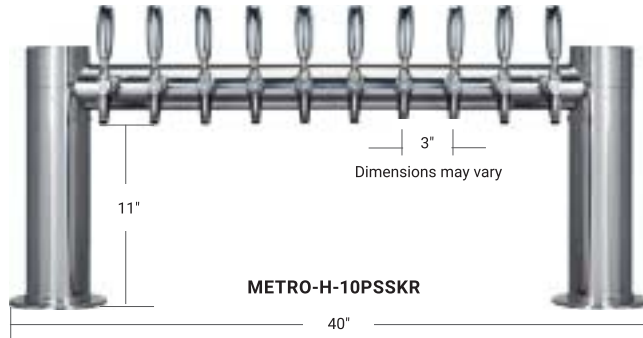

DRAFT TOWER PORTFOLIO

METROPOLIS™ "H"

4" COLUMN

Kool-Rite™ (glycol cooled) includes: 304 stainless steel faucet & shank with 1/4" O.D. tube.

Faucet knobs are not included.

PART NO.	FAUCETS	FINISH	LENGTH	OUTLET	RESTRICTION	DISPENSE SYSTEM
METRO-H-8PVDKR	8	PVD brass	34"	Tube	8 1/2 lbs	Kool-Rite™ (Glycol)
METRO-H-8PSSKR	8	Polished SS	34"	Tube	8 1/2 lbs	Kool-Rite™ (Glycol)
METRO-H-10PVDKR	10	PVD brass	40"	Tube	7 1/2 lbs	Kool-Rite™ (Glycol)
METRO-H-10PSSKR	10	Polished SS	40"	Tube	7 1/2 lbs	Kool-Rite™ (Glycol)
METRO-H-12PVDKR	12	PVD brass	46"	Tube	7 1/2 lbs	Kool-Rite™ (Glycol)
METRO-H-12PSSKR	12	Polished SS	46"	Tube	7 1/2 lbs	Kool-Rite™ (Glycol)
METRO-H-14PVDKR	14	PVD brass	52"	Tube	8 1/2 lbs	Kool-Rite™ (Glycol)
METRO-H-14PSSKR	14	Polished SS	52"	Tube	8 1/2 lbs	Kool-Rite™ (Glycol)
METRO-H-16PVDKR	16	PVD brass	58"	Tube	8 1/2 lbs	Kool-Rite™ (Glycol)
METRO-H-16PSSKR	16	Polished SS	58"	Tube	8 1/2 lbs	Kool-Rite™ (Glycol)